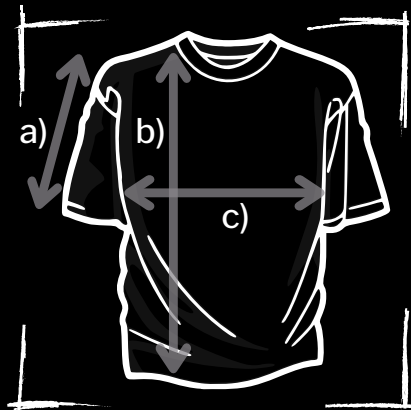

# RAGNARØK ESSENTIALS SIZE TABLE - REGULAR FIT

	a) Sleeve length	b) Length	c) Chest width
XS	20 cm	67 cm	40 cm
S	21 cm	68 cm	42 cm
M	22 cm	69 cm	44 cm
L	23 cm	70 cm	46 cm
XL	24 cm	71 cm	48 cm

# RAGNARØK ESSENTIALS SIZE TABLE - RELAXED FIT

	a) Sleeve length	b) Length	c) Chest width
XS	25 cm	75 cm	50 cm
S	26 cm	76 cm	52 cm
M	27 cm	77 cm	54 cm
L	28 cm	78 cm	56 cm
XL	29 cm	79 cm	58 cm